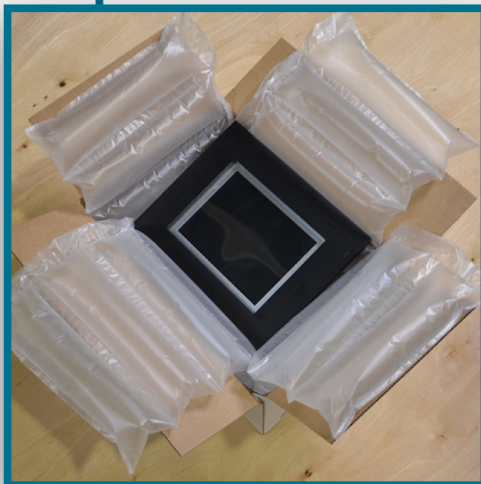

INCREDISEAL™

NOTHING GRIPS TIGHTER

PS180 Inflatable Air System

IncrediSeal air pillow machines are the perfect option for fast, lightweight void fill and package transport.

Make your workspace much more organized, while saving money.

- Max Sealing speed: 20ft/min.
- 6 Foot Long Start/Stop Button.
- Variable Pressure control.

Protection & Wrapping

Bubble Wrap

12" x 1650'

Dunnage & Void Fill

Large Pillow

12" x 4" x 2300'
8" x 8" x 2300'

Corners & Bracing

Hybrid Pillow

15" x 2" x 1650'
(2 Qty 6.50" x 2" Cells)